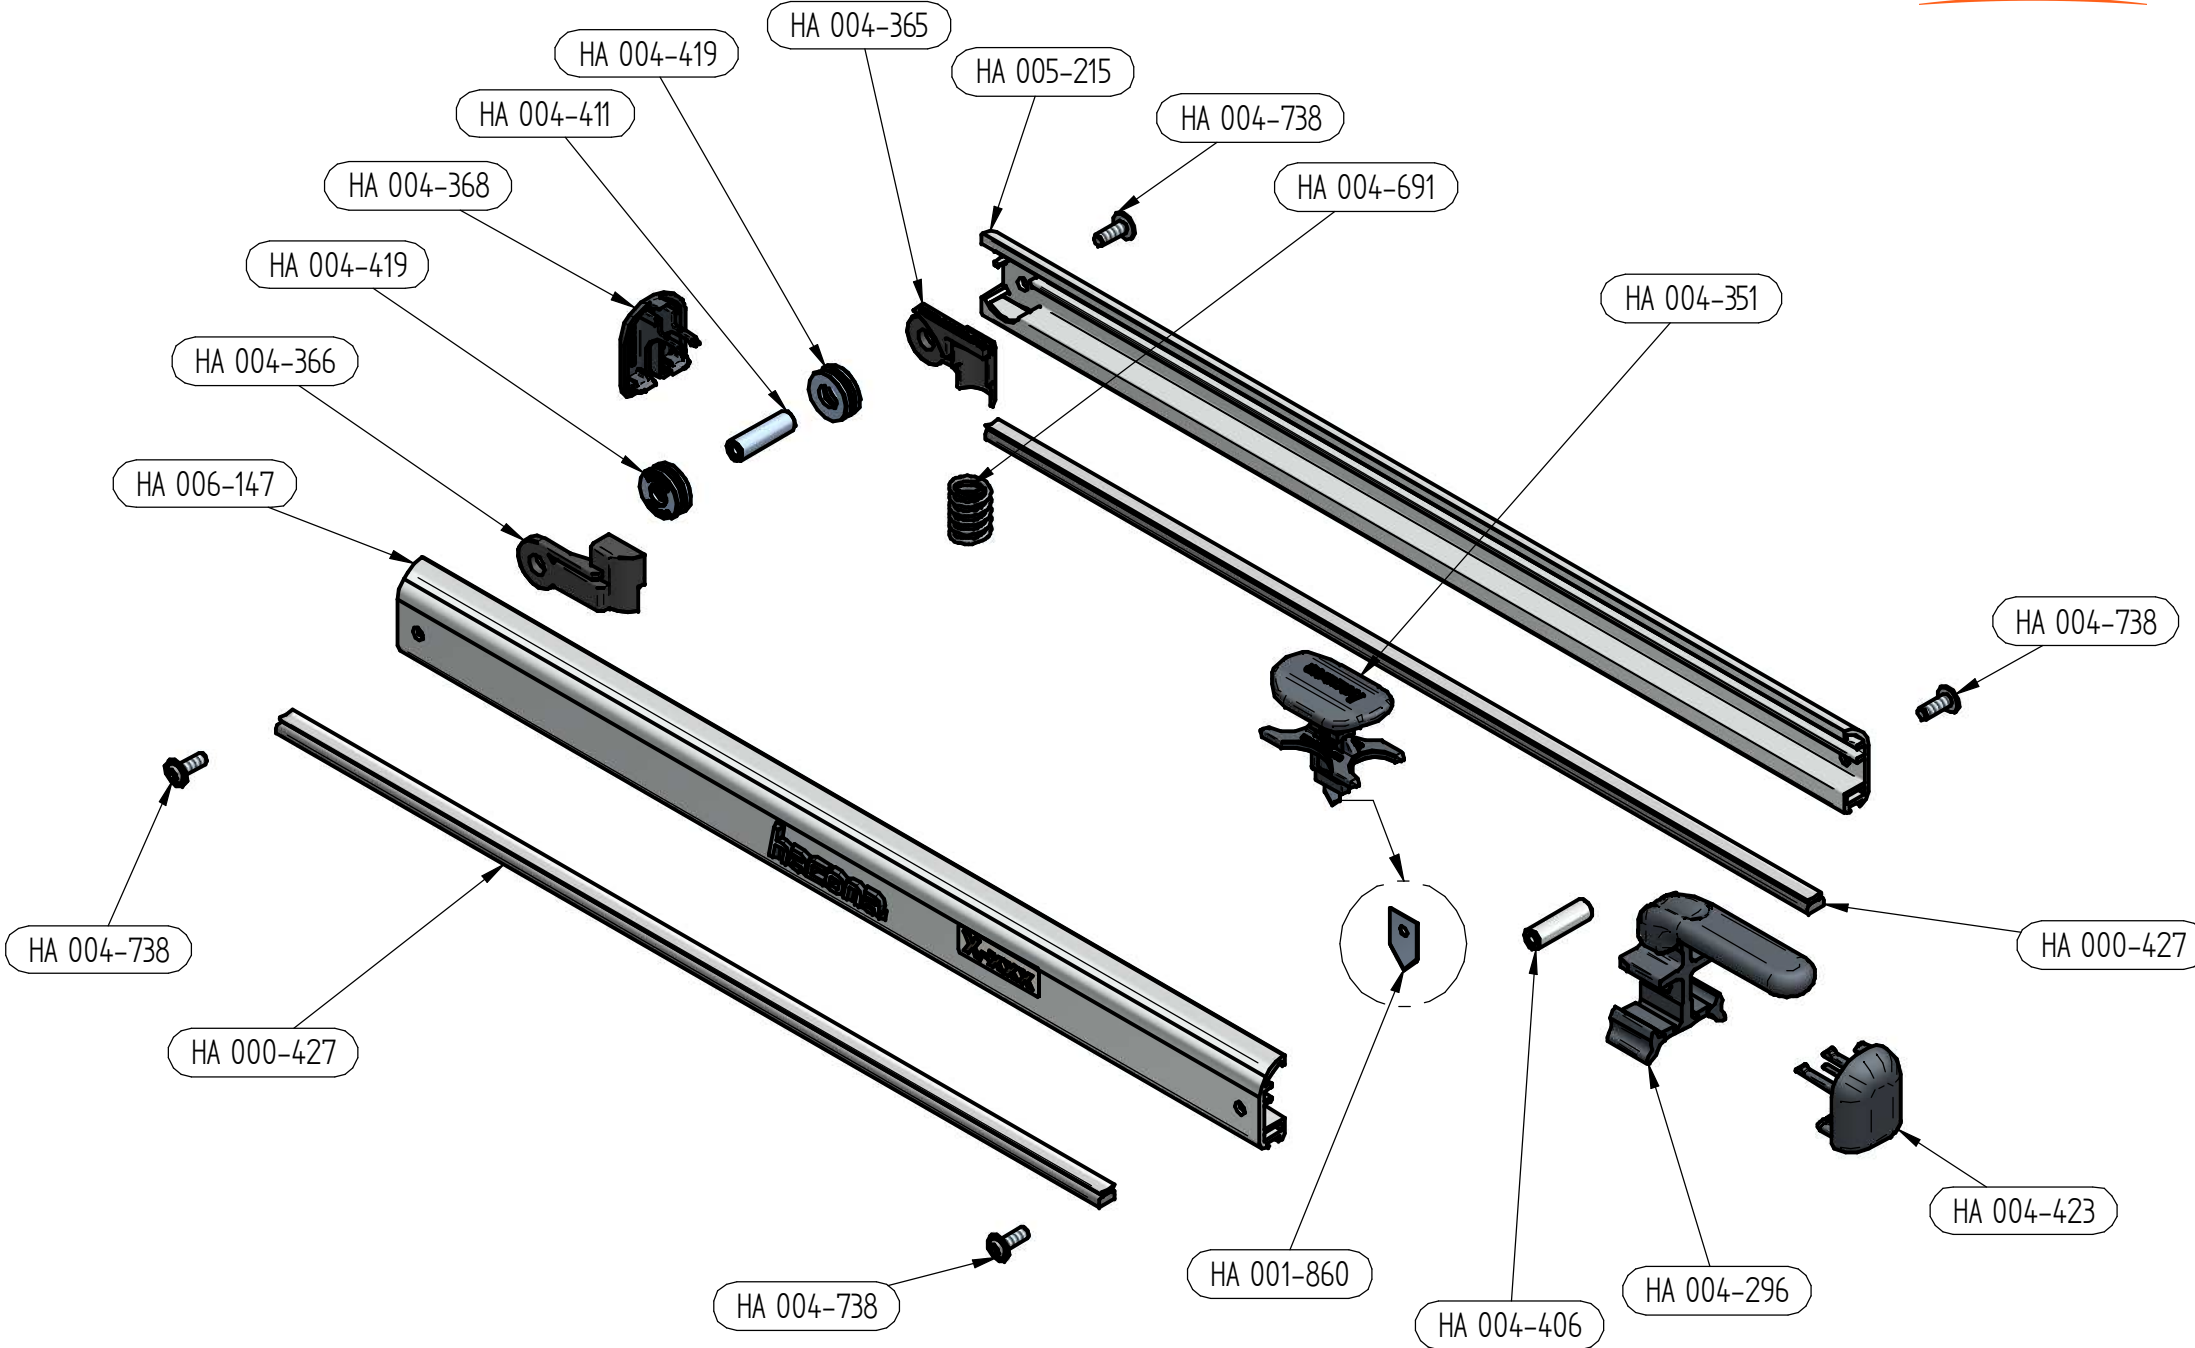

CI-420 Tabletop impulse heat sealer (GB) (INOX)

Exploded drawing of HA 005-213

CI-420 Tabletop impulse heat sealer (GB) (INOX)

Item No.	Description	Included in
HA 000-310	Screw M4x12 DF-BK-HG	
HA 000-414	C/S-type cutting knife kit (6 pcs. / kit)	
HA 000-578	C-type upper teflon cover (meter)	HA 001-336 C-420 sealing wire kit
HA 000-606	Not available separately	HA 001-336 C-420 sealing wire kit
HA 000-673	Not available separately	HA 001-336 C-420 sealing wire kit
HA 000-713	C-420 silicone rubber kit	
HA 000-839	Screw washer M4 HG	
HA 001-670	Self locking nut M4 HG	
HA 002-857	C-type front cover with control panel (assembly) (230V)	
HA 004-208	C-type rubber outsole	
HA 004-295	C-type front-side sealingwire tentioning unit cap	
HA 004-296	C-type handle with funnel	
HA 004-351	C-type knife (assembly)	
HA 004-364	C-type back-side sealingwire tentioning unit cap	
HA 004-365	Not available separately	HA 006-377 C-type opener spring housing kit
HA 004-366	Not available separately	HA 006-377 C-type opener spring housing kit
HA 004-368	C-type sealing bar back lid	
HA 004-381	C-type hinge	
HA 004-406	C-type sealing bar spacer	
HA 004-411	C-type hinge shaft	
HA 004-419	C-type axial bearing	
HA 004-422	C-type sealingwire tensioning unit (assembly)	
HA 004-423	C-type sealing bar front lid with magnet v3.0 (assembly)	
HA 004-691	C-420/620 sealing bar opening spring	
HA 004-738	Screw M6x16	
HA 004-739	Screw M4x16 DF-BK-HG	
HA 004-740	Screw M5x10 DF-BK-HG	
HA 004-928	C-420 transformer (230V) v2.0	
HA 006-183	C-420 back cover with power cord (assembly) (230V)	