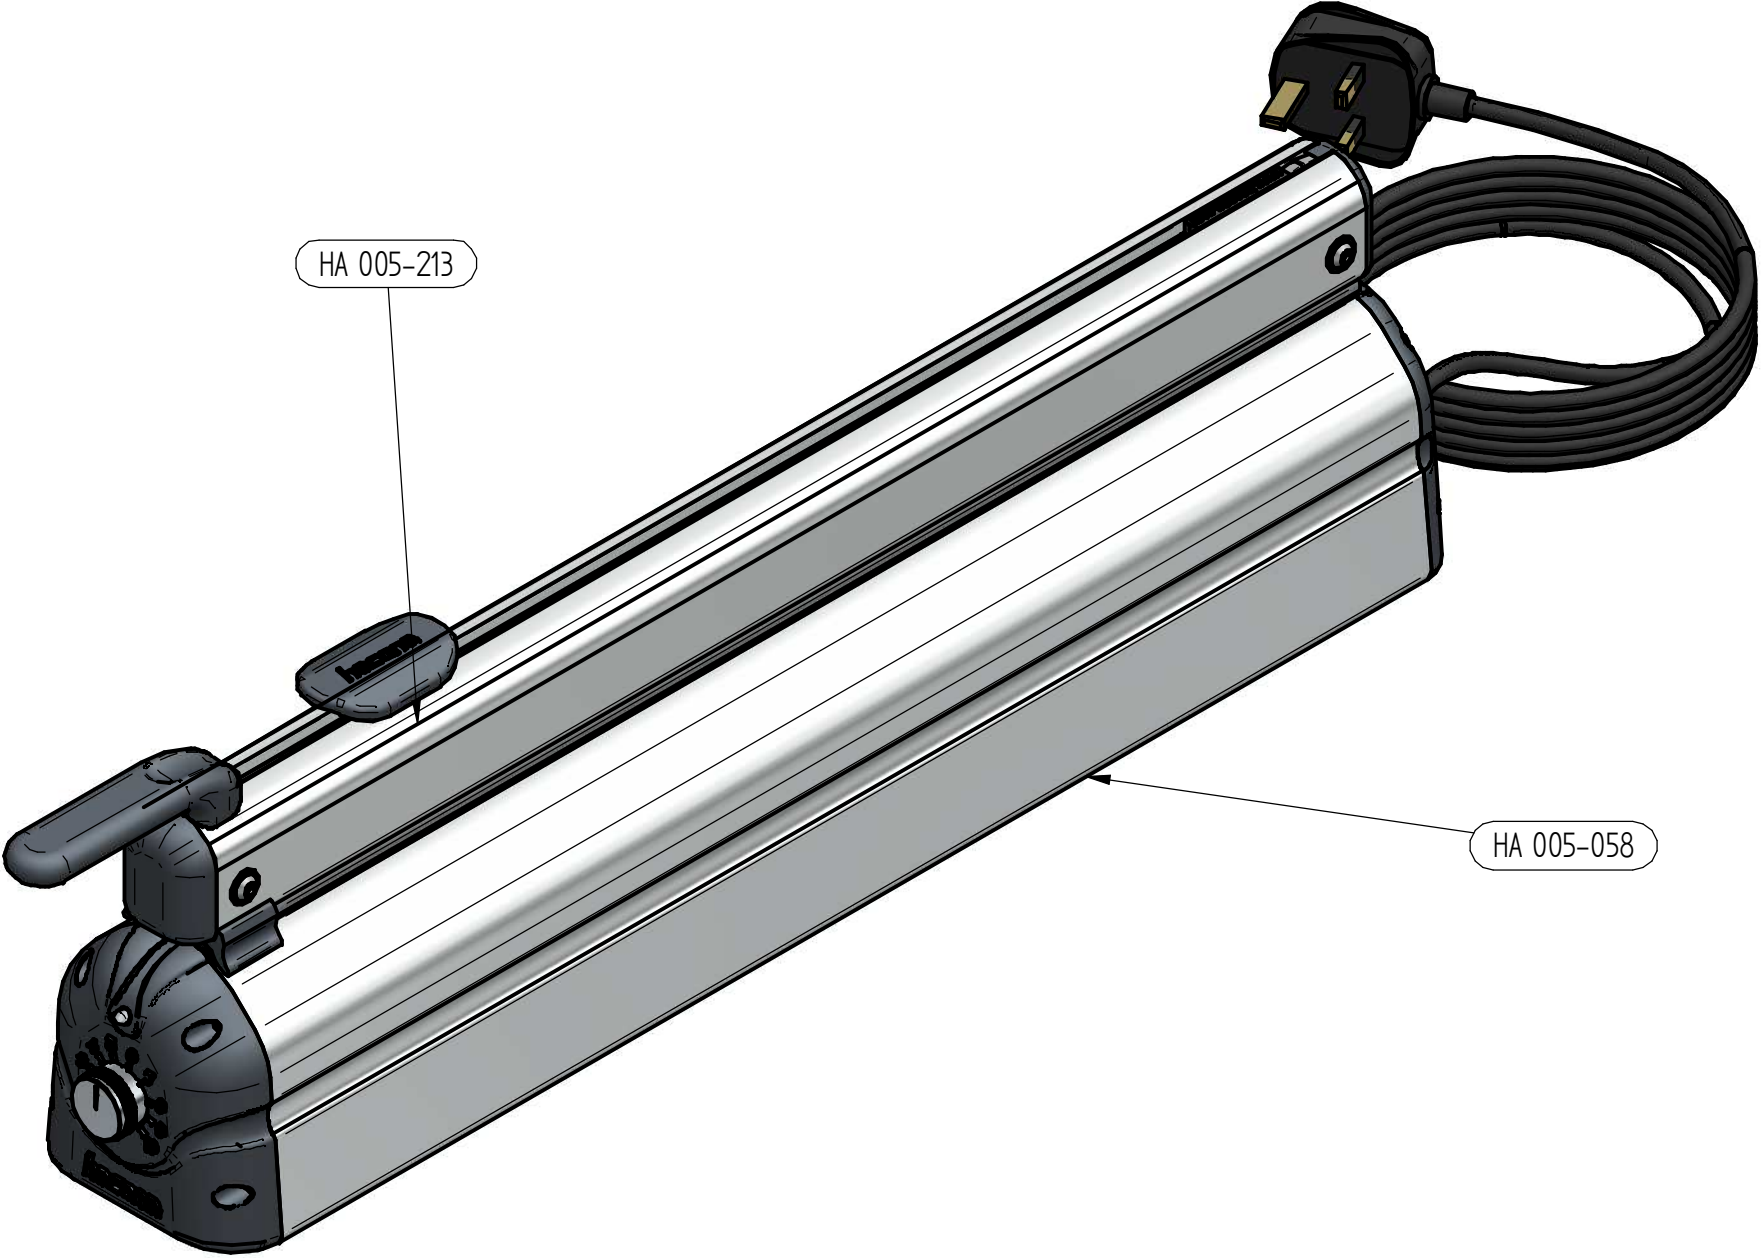

CI-420 Tabletop impulse heat sealer (GB) (INOX)

Exploded drawing of HA 005-213

CI-420 Tabletop impulse heat sealer (GB) (INOX)

Item No.	Description	Included in
HA 000-310	Screw M4x12 DF-BK-HG	
HA 000-414	C/S-type cutting knife kit (6 pcs. / kit)	
HA 000-578	C-type upper teflon cover (meter)	HA 001-336 C-420 sealing wire kit
HA 000-606	Not available separately	HA 001-336 C-420 sealing wire kit
HA 000-673	Not available separately	HA 001-336 C-420 sealing wire kit
HA 000-713	C-420 silicone rubber kit	
HA 000-839	Screw washer M4 HG	
HA 001-670	Self locking nut M4 HG	
HA 002-857	C-type front cover with control panel (assembly) (230V)	
HA 004-208	C-type rubber outsole	
HA 004-295	C-type front-side sealingwire tentioning unit cap	
HA 004-296	C-type handle with funnel	
HA 004-351	C-type knife (assembly)	
HA 004-364	C-type back-side sealingwire tentioning unit cap	
HA 004-365	Not available separately	HA 006-377 C-type opener spring housing kit
HA 004-366	Not available separately	HA 006-377 C-type opener spring housing kit
HA 004-368	C-type sealing bar back lid	
HA 004-381	C-type hinge	
HA 004-406	C-type sealing bar spacer	
HA 004-411	C-type hinge shaft	
HA 004-419	C-type axial bearing	
HA 004-422	C-type sealingwire tensioning unit (assembly)	
HA 004-423	C-type sealing bar front lid with magnet v3.0 (assembly)	
HA 004-691	C-420/620 sealing bar opening spring	
HA 004-738	Screw M6x16	
HA 004-739	Screw M4x16 DF-BK-HG	
HA 004-740	Screw M5x10 DF-BK-HG	
HA 004-928	C-420 transformer (230V) v2.0	
HA 006-183	C-420 back cover with power cord (assembly) (230V)	