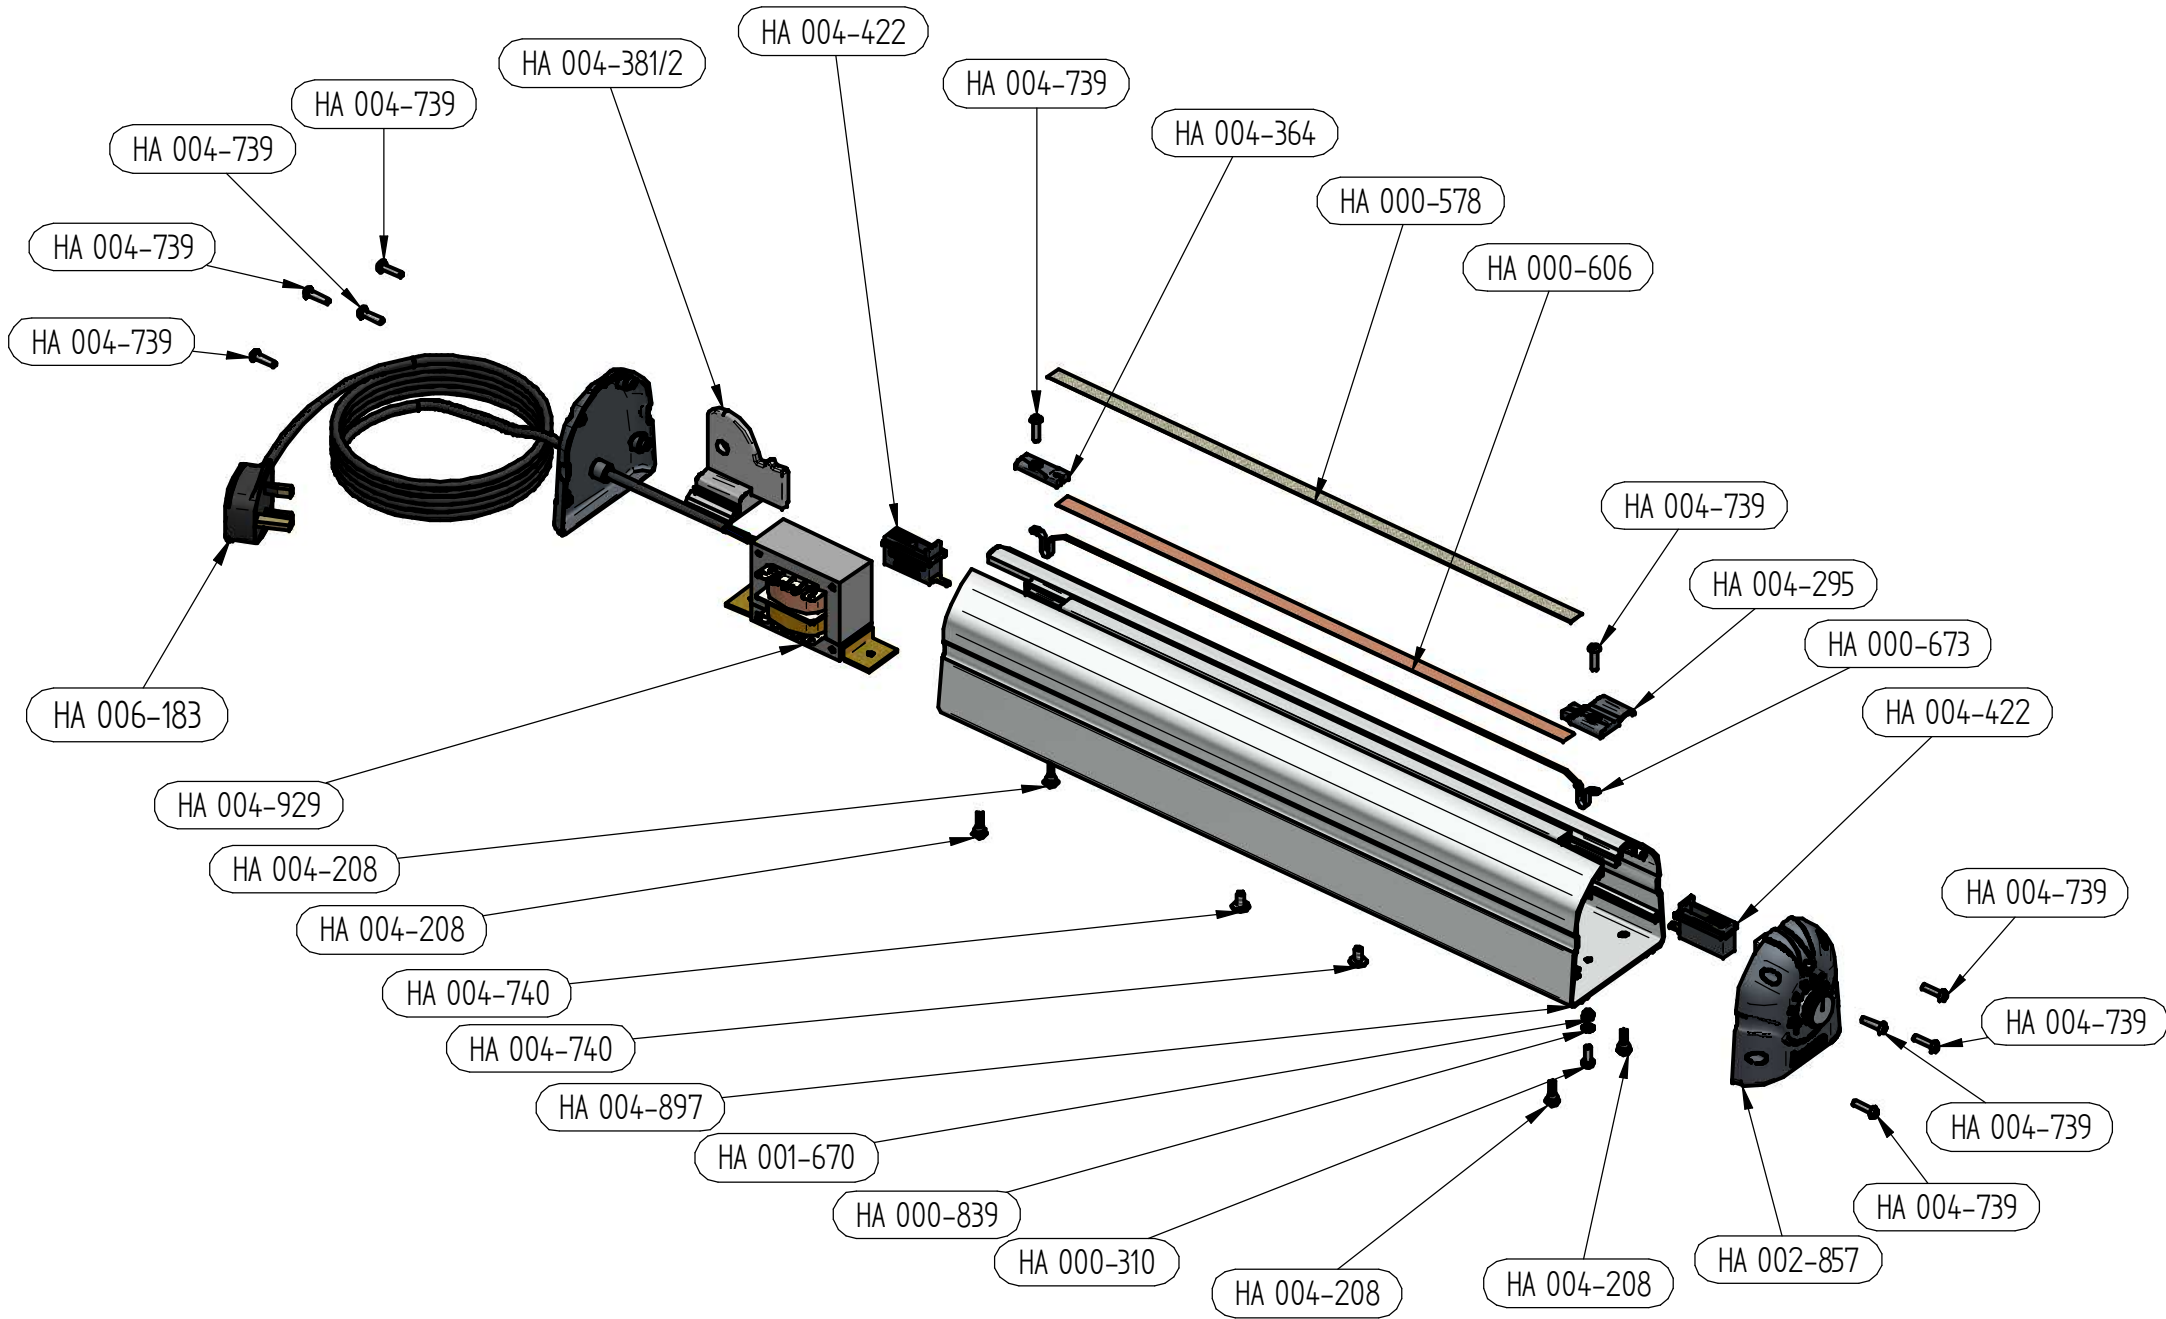

CI-420 (GB) exploded drawing

This image is for illustration purpose only

Hacona Kft.
H-1165 Budapest,
Ujssasz u. 45/b, T ép.
Hungary

Tel.: +36 (1) 401 3030
Fax: +36 (1) 401 3031
E-mail: mail@hacona.com
Web: www.hacona.com

CI-420 Tabletop impulse heat sealer (GB) (INOX)

Exploded drawing of HA 005-213

CI-420 Tabletop impulse heat sealer (GB) (INOX)

Item No.	Description	Included in
HA 000-310	Screw M4x12 DF-BK-HG	
HA 000-414	C/S-type cutting knife kit (6 pcs. / kit)	
HA 000-578	C-type upper teflon cover (meter)	HA 001-336 C-420 sealing wire kit
HA 000-606	Not available separately	HA 001-336 C-420 sealing wire kit
HA 000-673	Not available separately	HA 001-336 C-420 sealing wire kit
HA 000-713	C-420 silicone rubber kit	
HA 000-839	Screw washer M4 HG	
HA 001-670	Self locking nut M4 HG	
HA 002-857	C-type front cover with control panel (assembly) (230V)	
HA 004-208	C-type rubber outsole	
HA 004-295	C-type front-side sealingwire tentioning unit cap	
HA 004-296	C-type handle with funnel	
HA 004-351	C-type knife (assembly)	
HA 004-364	C-type back-side sealingwire tentioning unit cap	
HA 004-365	Not available separately	HA 006-377 C-type opener spring housing kit
HA 004-366	Not available separately	HA 006-377 C-type opener spring housing kit
HA 004-368	C-type sealing bar back lid	
HA 004-381	C-type hinge	
HA 004-406	C-type sealing bar spacer	
HA 004-411	C-type hinge shaft	
HA 004-419	C-type axial bearing	
HA 004-422	C-type sealingwire tensioning unit (assembly)	
HA 004-423	C-type sealing bar front lid with magnet v3.0 (assembly)	
HA 004-691	C-420/620 sealing bar opening spring	
HA 004-738	Screw M6x16	
HA 004-739	Screw M4x16 DF-BK-HG	
HA 004-740	Screw M5x10 DF-BK-HG	
HA 004-928	C-420 transformer (230V) v2.0	
HA 006-183	C-420 back cover with power cord (assembly) (230V)	